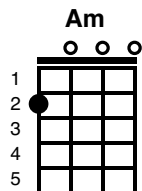

Hey Baby

Bruce Channel / DJ Otzi

Key of C

Intro C Am F G x 2

C Hey Am F G Hey C baby (Am Ooo F Ahh)
G I wanna C kno-o-ow Am F, if you'll G be my C girl Am F G
C Hey Am F G Hey C baby (Am Ooo F Ahh)
G I wanna C kno-o-ow Am F, if you'll G be my C girl Am F G

F When I saw you walking down the street
C That's the kind of gal I'd like to meet
F She's so pretty, looks so fine
G I'm gonna make her mine oh mine.

C Hey Am F G Hey C baby (Am Ooo F Ahh)
G I wanna C kno-o-ow Am F, if you'll G be my C girl Am F G
C Hey Am F G Hey C baby (Am Ooo F Ahh)
G I wanna C kno-o-ow Am F, if you'll G be my C girl Am F G

A When you turned and walked away
D That's when, I want to say
G Come on baby give me a whirl
C I wanna know, I wanna know hoh A ho

A When you turned and walked away
D That's when, I want to say
G Come on baby give me a whirl
C I wanna know if you'll be my girl

C Hey Am F G Hey C baby (Am Ooo F Ahh)
G I wanna C kno-o-ow Am F, if you'll G be my C girl Am F G
C Hey Am F G Hey C baby (Am Ooo F Ahh)
G I wanna C kno-o-ow Am F, if you'll G be my C girl Am F G

F When I saw you walking down the street
C that's the kind of gal I'd like to meet
F She's so pretty and she's fine
G I'm gonna make her mine all mine.