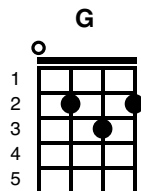

Hey Baby

Bruce Channel / DJ Otzi

Key of C

Intro C Am F G x 2

C Hey Am F G Hey C baby (Am Ooo F Ahh)
G I wanna C kno-o-ow Am F, if you'll G be my C girl Am F G
C Hey Am F G Hey C baby (Am Ooo F Ahh)
G I wanna C kno-o-ow Am F, if you'll G be my C girl Am F G

F When I saw you walking down the street
C That's the kind of gal I'd like to meet
F She's so pretty, looks so fine
G I'm gonna make her mine oh mine.

C Hey Am F G Hey C baby (Am Ooo F Ahh)
G I wanna C kno-o-ow Am F, if you'll G be my C girl Am F G
C Hey Am F G Hey C baby (Am Ooo F Ahh)
G I wanna C kno-o-ow Am F, if you'll G be my C girl Am F G

A When you turned and walked away
D That's when, I want to say
G Come on baby give me a whirl
C I wanna know, I wanna know hoh A ho

A When you turned and walked away
D That's when, I want to say
G Come on baby give me a whirl
C I wanna know if you'll be my girl

C Hey Am F G Hey C baby (Am Ooo F Ahh)
G I wanna C kno-o-ow Am F, if you'll G be my C girl Am F G
C Hey Am F G Hey C baby (Am Ooo F Ahh)
G I wanna C kno-o-ow Am F, if you'll G be my C girl Am F G

F When I saw you walking down the street
C that's the kind of gal I'd like to meet
F She's so pretty and she's fine
G I'm gonna make her mine all mine.