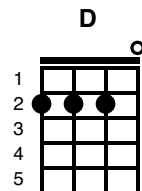

Hey Baby

Bruce Channel / DJ Otzi

Key of C

Intro C Am F G x 2

C Hey Am F G Hey C baby (Am Ooo F Ahh)
G I wanna C kno-o-ow Am F, if you'll G be my C girl Am F G
C Hey Am F G Hey C baby (Am Ooo F Ahh)
G I wanna C kno-o-ow Am F, if you'll G be my C girl Am F G

F When I saw you walking down the street
C That's the kind of gal I'd like to meet
F She's so pretty, looks so fine
G I'm gonna make her mine oh mine.

C Hey Am F G Hey C baby (Am Ooo F Ahh)
G I wanna C kno-o-ow Am F, if you'll G be my C girl Am F G
C Hey Am F G Hey C baby (Am Ooo F Ahh)
G I wanna C kno-o-ow Am F, if you'll G be my C girl Am F G

A When you turned and walked away
D That's when, I want to say
G Come on baby give me a whirl
C I wanna know, I wanna know hoh A ho

A When you turned and walked away
D That's when, I want to say
G Come on baby give me a whirl
C I wanna know if you'll be my girl

C Hey Am F G Hey C baby (Am Ooo F Ahh)
G I wanna C kno-o-ow Am F, if you'll G be my C girl Am F G
C Hey Am F G Hey C baby (Am Ooo F Ahh)
G I wanna C kno-o-ow Am F, if you'll G be my C girl Am F G

F When I saw you walking down the street
C that's the kind of gal I'd like to meet
F She's so pretty and she's fine
G I'm gonna make her mine all mine.