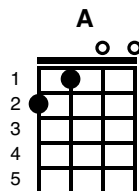

Hey Baby

Bruce Channel / DJ Otzi

Key of C

Intro C Am F G x 2

C Hey Am F G Hey C baby (Am Ooo F Ahh)
G I wanna C kno-o-ow Am F, if you'll G be my C girl Am F G
C Hey Am F G Hey C baby (Am Ooo F Ahh)
G I wanna C kno-o-ow Am F, if you'll G be my C girl Am F G

F When I saw you walking down the street
C That's the kind of gal I'd like to meet
F She's so pretty, looks so fine
G I'm gonna make her mine oh mine.

C Hey Am F G Hey C baby (Am Ooo F Ahh)
G I wanna C kno-o-ow Am F, if you'll G be my C girl Am F G
C Hey Am F G Hey C baby (Am Ooo F Ahh)
G I wanna C kno-o-ow Am F, if you'll G be my C girl Am F G

A When you turned and walked away
D That's when, I want to say
G Come on baby give me a whirl
C I wanna know, I wanna know hoh A ho

A When you turned and walked away
D That's when, I want to say
G Come on baby give me a whirl
C I wanna know if you'll be my girl

C Hey Am F G Hey C baby (Am Ooo F Ahh)
G I wanna C kno-o-ow Am F, if you'll G be my C girl Am F G
C Hey Am F G Hey C baby (Am Ooo F Ahh)
G I wanna C kno-o-ow Am F, if you'll G be my C girl Am F G

F When I saw you walking down the street
C that's the kind of gal I'd like to meet
F She's so pretty and she's fine
G I'm gonna make her mine all mine.