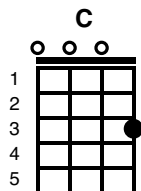

Hey Baby

Bruce Channel / DJ Otzi

Key of C

Intro C Am F G x 2

C Hey Am F G Hey C baby (Am Ooo F Ahh)
G I wanna C kno-o-ow Am F, if you'll G be my C girl Am F G
C Hey Am F G Hey C baby (Am Ooo F Ahh)
G I wanna C kno-o-ow Am F, if you'll G be my C girl Am F G

F When I saw you walking down the street
C That's the kind of gal I'd like to meet
F She's so pretty, looks so fine
G I'm gonna make her mine oh mine.

C Hey Am F G Hey C baby (Am Ooo F Ahh)
G I wanna C kno-o-ow Am F, if you'll G be my C girl Am F G
C Hey Am F G Hey C baby (Am Ooo F Ahh)
G I wanna C kno-o-ow Am F, if you'll G be my C girl Am F G

A When you turned and walked away
D That's when, I want to say
G Come on baby give me a whirl
C I wanna know, I wanna know hoh A ho

A When you turned and walked away
D That's when, I want to say
G Come on baby give me a whirl
C I wanna know if you'll be my girl

C Hey Am F G Hey C baby (Am Ooo F Ahh)
G I wanna C kno-o-ow Am F, if you'll G be my C girl Am F G
C Hey Am F G Hey C baby (Am Ooo F Ahh)
G I wanna C kno-o-ow Am F, if you'll G be my C girl Am F G

F When I saw you walking down the street
C that's the kind of gal I'd like to meet
F She's so pretty and she's fine
G I'm gonna make her mine all mine.