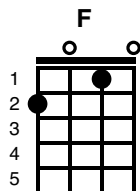

Hey Baby

Bruce Channel / DJ Otzi

Key of C

Intro C Am F G x 2

C Hey Am F G Hey C baby (Am Ooo F Ahh)
G I wanna C kno-o-ow Am F, if you'll G be my C girl Am F G
C Hey Am F G Hey C baby (Am Ooo F Ahh)
G I wanna C kno-o-ow Am F, if you'll G be my C girl Am F G

F When I saw you walking down the street
C That's the kind of gal I'd like to meet
F She's so pretty, looks so fine
G I'm gonna make her mine oh mine.

C Hey Am F G Hey C baby (Am Ooo F Ahh)
G I wanna C kno-o-ow Am F, if you'll G be my C girl Am F G
C Hey Am F G Hey C baby (Am Ooo F Ahh)
G I wanna C kno-o-ow Am F, if you'll G be my C girl Am F G

A When you turned and walked away
D That's when, I want to say
G Come on baby give me a whirl
C I wanna know, I wanna know hoh A ho

A When you turned and walked away
D That's when, I want to say
G Come on baby give me a whirl
C I wanna know if you'll be my girl

C Hey Am F G Hey C baby (Am Ooo F Ahh)
G I wanna C kno-o-ow Am F, if you'll G be my C girl Am F G
C Hey Am F G Hey C baby (Am Ooo F Ahh)
G I wanna C kno-o-ow Am F, if you'll G be my C girl Am F G

F When I saw you walking down the street
C that's the kind of gal I'd like to meet
F She's so pretty and she's fine
G I'm gonna make her mine all mine.